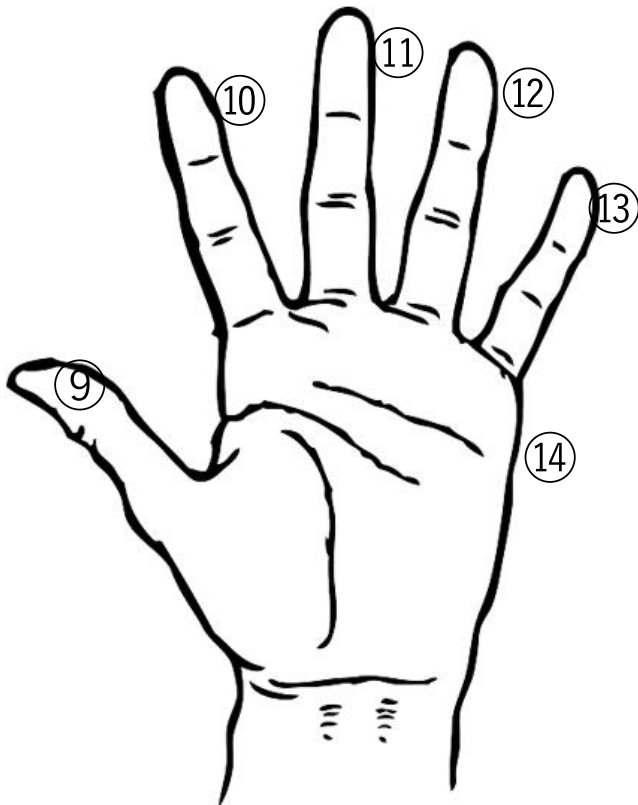

Action Cancer - Client Information Sheet - EFT Tapping Points

Start with hands crossed at heart position

And **finish** with hands crossed at heart position

Move from thumb (9) round to karate chop point (14)