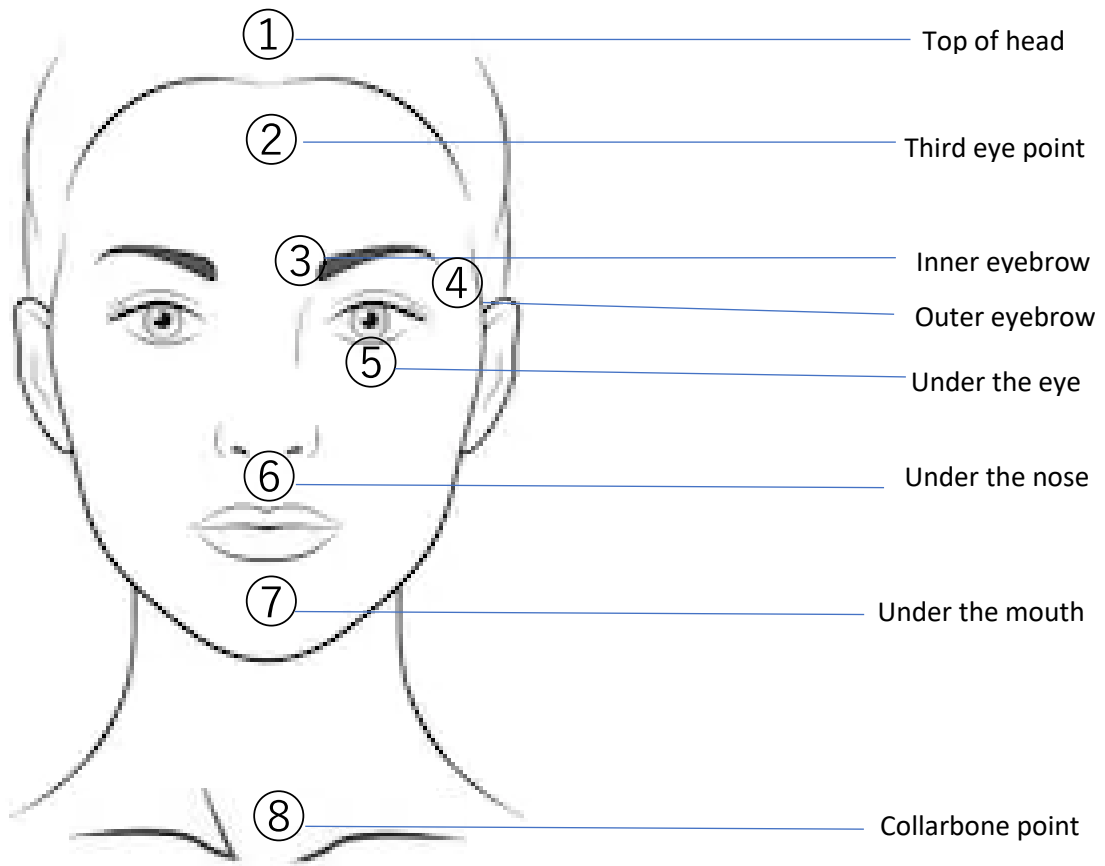

Action Cancer - Client Information Sheet - EFT Tapping Points

Start with hands crossed at heart position

And **finish** with hands crossed at heart position

Move from thumb (9) round to karate chop point (14)